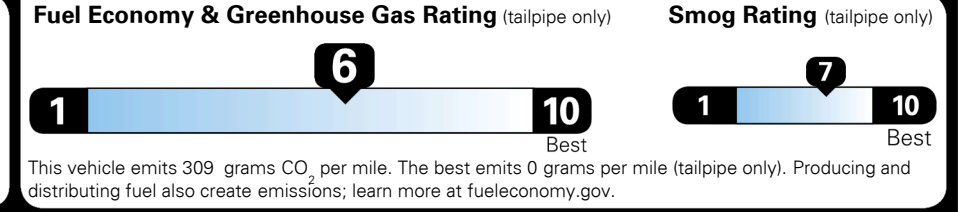

Actual results will vary for many reasons, including driving conditions and how you drive and maintain your vehicle. The average new vehicle gets 28 MPG and costs $9,750 to fuel over 5 years. Cost estimates are based on 15,000 miles per year at $ 3.60 per gallon. MPGe is miles per gasoline gallon equivalent. Vehicle emissions are a significant cause of climate change and smog.

fueleconomy.gov

Calculate personalized estimates and compare vehicles