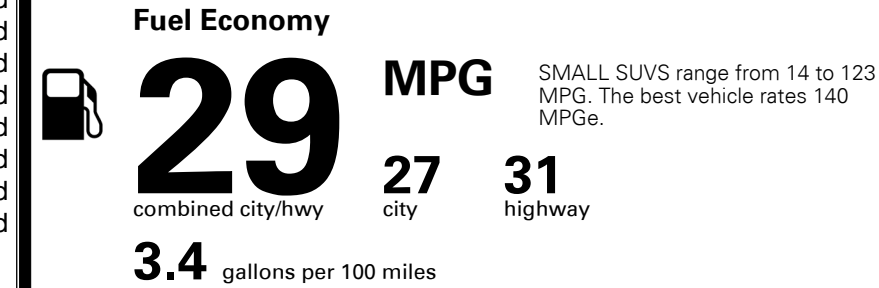

WARRANTY
10 Year/100,000 Mile Limited Powertrain Warranty
5 Year/60,000 Mile Limited Basic Warranty
5 Year/60,000 Mile Roadside Assistance

*Additional terms and conditions apply.
**Kia Connect may be currently unavailable for Model Year 2022 and newer vehicles sold or purchased in Massachusetts; please see owners.kia.com for updates on availability.
NOTE: When you purchase this vehicle, Kia America, Inc. collects personal information you provide to the dealership. For information on our collection and use of personal information and your rights, please see our Privacy Policy on www.kia.com.

MANUFACTURER'S SUGGESTED RETAIL PRICE ▶

COMPARE EX AWD FEATURES
Added to/in place of standard S AWD features

- Machine Finished Alloy Wheels
- Power Sunroof with Sunshade
- SynTex Seating Material
- Power Driver's Seat w/ Power Lumbar
- Driver's Auto Up/Down Window
- Illuminated Sunvisor Mirrors
- Wireless Phone Charger

ADDITIONAL INSTALLED EQUIPMENT:
(In addition to or in place of standard features)

- Cross Bars
- Carpeted Floor Mats
- Puddle Light Kit

MSRP INCLUDING OPTIONS

INLAND FREIGHT AND HANDLING

TOTAL MANUFACTURER'S SUGGESTED RETAIL PRICE ▶

TOTAL ADDITIONAL WEIGHT: 16.8

$ 27,990.00

Included
Included
Included
Included
Included
Included
Included

$360.00
$175.00
$275.00

$ 28,800.00

$ 1,325.00

$ 30,125.00

EPA DOT Fuel Economy and Environment

Gasoline Vehicle

You save $500
in fuel costs over 5 years compared to the average new vehicle.

Annual fuel cost $1,850