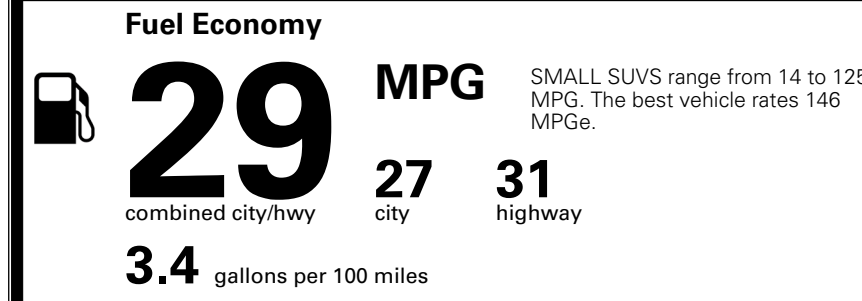

MANUFACTURER'S SUGGESTED RETAIL PRICE ▶

COMPARE EX AWD FEATURES

Added to/in place of standard S AWD features

- Smart Power Liftgate
- 10.25" Instrument Display
- SynTex Seating Material
- Heated Front Seats
- Power Driver's Seat w/ Power Lumbar
- Dual Illuminated Vanity Mirrors
- Wireless Phone Charger
- Cargo Cover
- Parking Distance Warning - Reverse

ADDITIONAL INSTALLED EQUIPMENT: (In addition to or in place of standard features)

EX Sunroof Package
- Power Sunroof with Sunshade
- 17" Gloss Black Alloy Wheels
Carpeted Floor Mats

$ 28,590.00

Included
Included
Included
Included
Included
Included
Included
Included
Included
Included

$800.00
$200.00

MSRP INCLUDING OPTIONS

$ 29,590.00

INLAND FREIGHT AND HANDLING

$ 1,445.00

TOTAL MANUFACTURER'S SUGGESTED RETAIL PRICE ▶

$ 31,035.00

TOTAL ADDITIONAL WEIGHT: 5.8

*Additional terms and conditions apply.
**Kia Connect may be currently unavailable for some Model Year 2022 and newer vehicles sold or purchased in Massachusetts; please see owners.kia.com for more information.
NOTE: When you purchase this vehicle, Kia America, Inc. collects personal information you provide to the dealership. For information on our collection and use of personal information and your rights, please see our Privacy Policy on www.kia.com.

EPA DOT Fuel Economy and Environment

Gasoline Vehicle

You save $0
in fuel costs over 5 years compared to the average new vehicle.

Annual fuel cost $1,700