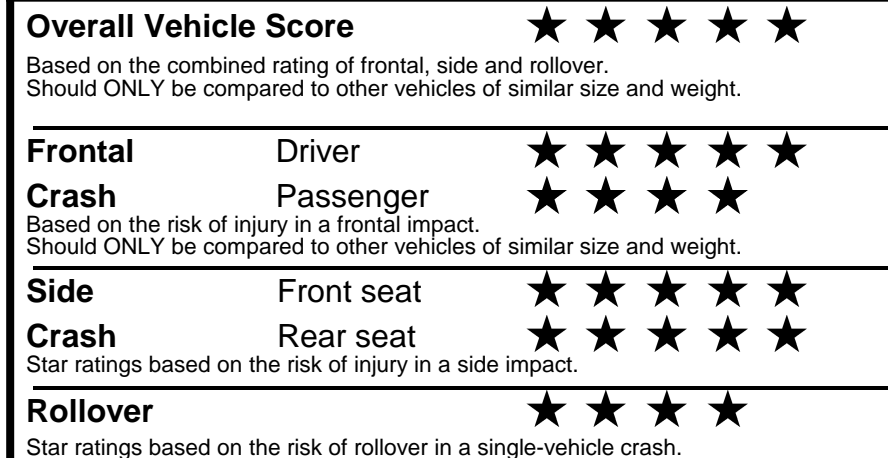

fueleconomy.gov

Calculate personalized estimates and compare vehicles

GOVERNMENT 5-STAR SAFETY RATINGS

Star ratings range from 1 to 5 stars (★★★★★) with 5 being the highest.
 Source: National Highway Traffic Safety Administration (NHTSA).
www.safercar.gov or 1-888-327-4236