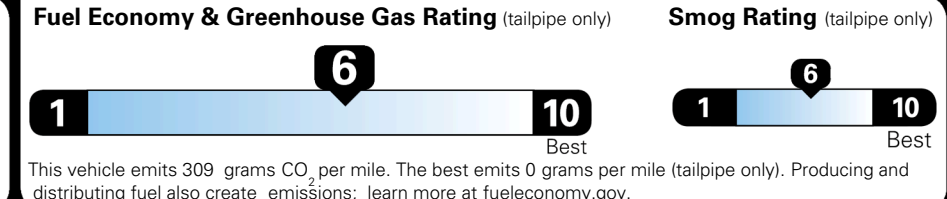

EPA DOT Fuel Economy and Environment

Gasoline Vehicle

You save \$0
 in fuel costs over 5 years compared to the average new vehicle.

Annual fuel cost \$1,700

Actual results will vary for many reasons, including driving conditions and how you drive and maintain your vehicle. The average new vehicle gets 29 MPG and costs \$8,500 to fuel over 5 years. Cost estimates are based on 15,000 miles per year at \$ 3.30 per gallon. MPGe is miles per gasoline gallon equivalent. Vehicle emissions are a significant cause of climate change and smog.