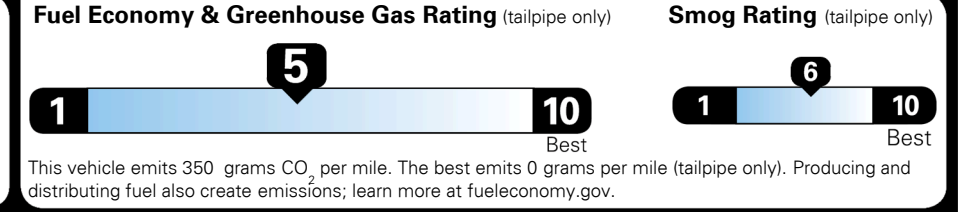

EPA DOT Fuel Economy and Environment

Gasoline Vehicle

You spend
\$1,500
 more in fuel costs
 over 5 years
 compared to the
 average new vehicle.

Annual fuel cost
\$2,000

Actual results will vary for many reasons, including driving conditions and how you drive and maintain your vehicle. The average new vehicle gets 29 MPG and costs \$8,500 to fuel over 5 years. Cost estimates are based on 15,000 miles per year at \$ 3.30 per gallon. MPGe is miles per gasoline gallon equivalent. Vehicle emissions are a significant cause of climate change and smog.