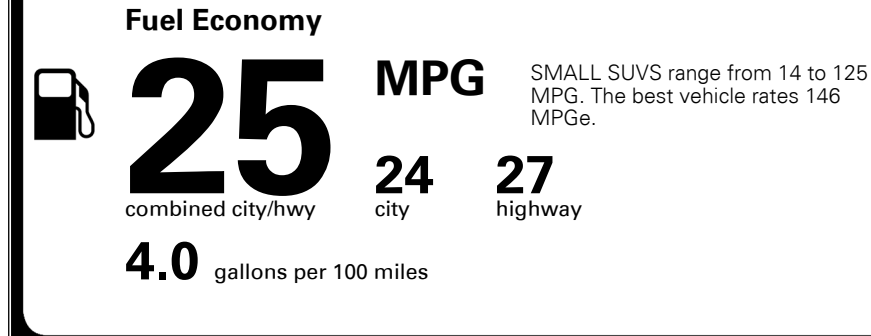

Added to/in place of standard EX AWD features

- 1.6L Turbocharged GDI 4-Cylinder Engine
- 8-Speed Automatic Transmission
- Electronic Parking Brake
- 18" Alloy Wheels
- LED Projector Headlights
- LED Fog Lights
- Bose Premium Audio System
- Smart Cruise Control w/ Stop & Go
- Highway Driving Assist
- Fwd Collision-Avoidance Assist-Junction Turning

Included
Included
Included
Included
Included
Included
Included
Included
Included
Included

ADDITIONAL INSTALLED EQUIPMENT: (In addition to or in place of standard features)

Snow White Pearl Paint
SX Sunroof Package
- Power Sunroof with Sunshade
- Ventilated Front Seats
- Smartphone Digital Key* (Requires Kia Connect**)
Carpeted Floor Mats

$395.00
$800.00

$200.00

MSRP INCLUDING OPTIONS

$ 32,785.00

INLAND FREIGHT AND HANDLING

$ 1,445.00

TOTAL MANUFACTURER'S SUGGESTED RETAIL PRICE ▶

$ 34,230.00

TOTAL ADDITIONAL WEIGHT: 5.8

*Additional terms and conditions apply.
**Kia Connect may be currently unavailable for some Model Year 2022 and newer vehicles sold or purchased in Massachusetts; please see owners.kia.com for more information.
NOTE: When you purchase this vehicle, Kia America, Inc. collects personal information you provide to the dealership. For information on our collection and use of personal information and your rights, please see our Privacy Policy on www.kia.com.

EPA DOT Fuel Economy and Environment

Gasoline Vehicle

You spend
$1,500
more in fuel costs
over 5 years
compared to the
average new vehicle.

Annual fuel cost
$2,000