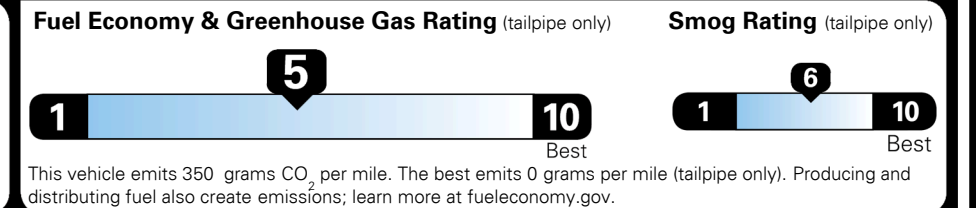

Actual results will vary for many reasons, including driving conditions and how you drive and maintain your vehicle. The average new vehicle gets 29 MPG and costs $8,500 to fuel over 5 years. Cost estimates are based on 15,000 miles per year at $ 3.30 per gallon. MPGe is miles per gasoline gallon equivalent. Vehicle emissions are a significant cause of climate change and smog.

fueleconomy.gov

Calculate personalized estimates and compare vehicles

GOVERNMENT 5-STAR SAFETY RATINGS

Overall Vehicle Score ★ ★ ★ ★ ★

Based on the combined rating of frontal, side and rollover. Should ONLY be compared to other vehicles of similar size and weight.

Frontal Driver ★ ★ ★ ★ ★

Crash Passenger ★ ★ ★ ★ ★

Based on the risk of injury in a frontal impact. Should ONLY be compared to other vehicles of similar size and weight.

Side Front seat ★ ★ ★ ★ ★

Crash Rear seat ★ ★ ★ ★ ★

Star ratings based on the risk of injury in a side impact.

Rollover ★ ★ ★ ★ ★

Star ratings based on the risk of rollover in a single-vehicle crash.

Star ratings range from 1 to 5 stars (★★★★★) with 5 being the highest.

Source: National Highway Traffic Safety Administration (NHTSA).

www.safercar.gov or 1-888-327-4236

Manufacturer's suggested retail price includes Manufacturer's recommended pre-delivery service. License and title fees, state and local taxes and other dealer installed options and accessories are not included in the manufacturer's suggested retail price.

PARTS CONTENT INFORMATION

FOR VEHICLES IN THIS CAR LINE U.S./CANADIAN PARTS CONTENT: 3 %

MAJOR SOURCES OF FOREIGN PARTS: KOREA: 90%

NOTE: PARTS CONTENT DOES NOT INCLUDE FINAL ASSEMBLY, DISTRIBUTION, OR OTHER NON-PARTS COSTS.

FOR THIS VEHICLE FINAL ASSEMBLY POINT: GWANGJU, KOREA

COUNTRY OF ORIGIN ENGINE (MOTOR): KOREA

TRANSMISSION: KOREA