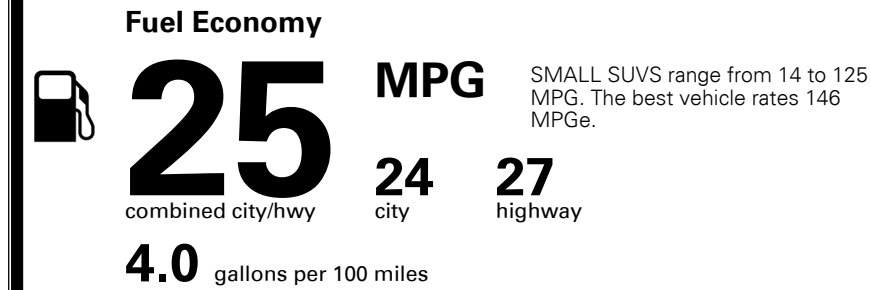

EPA DOT Fuel Economy and Environment

Gasoline Vehicle

You spend **$1,500** more in fuel costs over 5 years compared to the average new vehicle.

Annual fuel cost **$2,000**