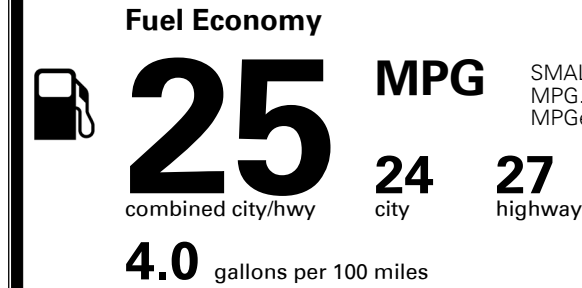

### EPA DOT Fuel Economy and Environment

Gasoline Vehicle

SMALL SUVs range from 14 to 125 MPG. The best vehicle rates 146 MPGe.

You spend  
**\$1,500**  
 more in fuel costs over 5 years compared to the average new vehicle.