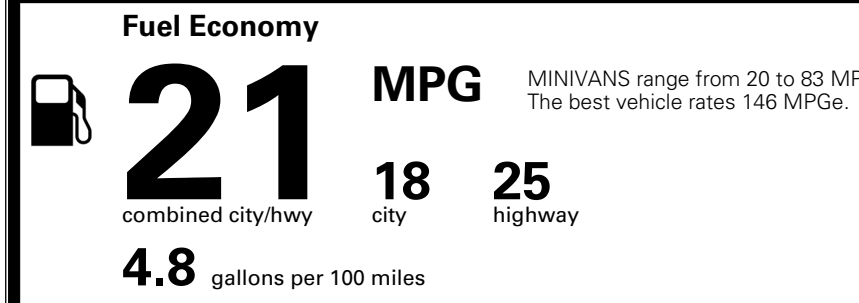

EPA DOT Fuel Economy and Environment

Gasoline Vehicle

You spend
$3,250
more in fuel costs
over 5 years
compared to the
average new vehicle.

Annual fuel cost
$2,350