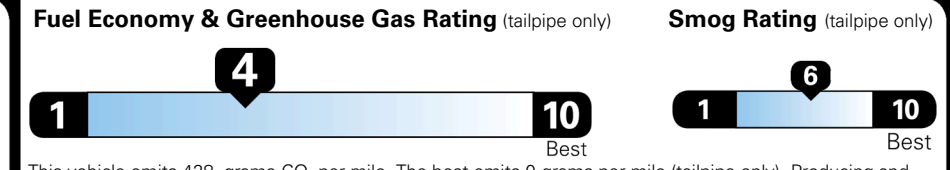

EPA DOT Fuel Economy and Environment

Gasoline Vehicle

You spend
\$3,250
 more in fuel costs
 over 5 years
 compared to the
 average new vehicle.

Annual fuel cost
\$2,350

Actual results will vary for many reasons, including driving conditions and how you drive and maintain your vehicle. The average new vehicle gets 29 MPG and costs \$8,500 to fuel over 5 years. Cost estimates are based on 15,000 miles per year at \$ 3.30 per gallon. MPGe is miles per gasoline gallon equivalent. Vehicle emissions are a significant cause of climate change and smog.