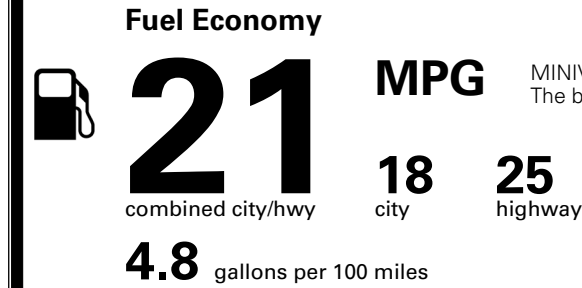

MSRP INCLUDING OPTIONS \$ 42,370.00

INLAND FREIGHT AND HANDLING \$ 1,545.00

TOTAL MANUFACTURER'S SUGGESTED RETAIL PRICE ▶ \$ 43,915.00

TOTAL ADDITIONAL WEIGHT: 11.4

EPA DOT Fuel Economy and Environment

Gasoline Vehicle

MINIVANS range from 20 to 83 MPG. The best vehicle rates 146 MPGe.

You spend \$3,250 more in fuel costs over 5 years compared to the average new vehicle.

Annual fuel cost \$2,350

Actual results will vary for many reasons, including driving conditions and how you drive and maintain your vehicle. The average new vehicle gets 29 MPG and costs \$8,500 to fuel over 5 years. Cost estimates are based on 15,000 miles per year at \$ 3.30 per gallon. MPGe is miles per gasoline gallon equivalent. Vehicle emissions are a significant cause of climate change and smog.