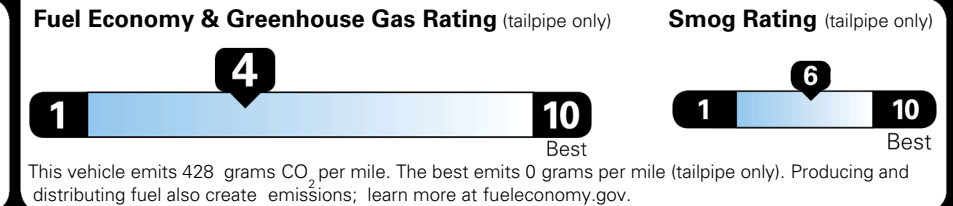

MSRP INCLUDING OPTIONS \$ 42,370.00

INLAND FREIGHT AND HANDLING \$ 1,545.00

TOTAL MANUFACTURER'S SUGGESTED RETAIL PRICE ▶ \$ 43,915.00

TOTAL ADDITIONAL WEIGHT: 11.4

EPA DOT Fuel Economy and Environment

Gasoline Vehicle

MINIVANS range from 20 to 83 MPG. The best vehicle rates 146 MPGe.

You spend \$3,250 more in fuel costs over 5 years compared to the average new vehicle.

Annual fuel cost \$2,350

Actual results will vary for many reasons, including driving conditions and how you drive and maintain your vehicle. The average new vehicle gets 29 MPG and costs \$8,500 to fuel over 5 years. Cost estimates are based on 15,000 miles per year at \$ 3.30 per gallon. MPGe is miles per gasoline gallon equivalent. Vehicle emissions are a significant cause of climate change and smog.