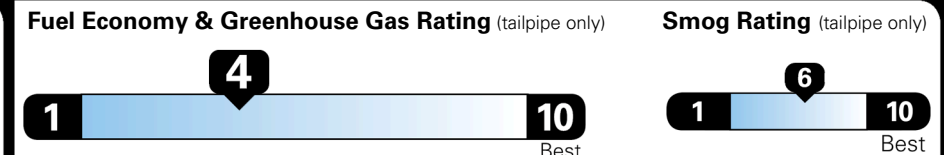

This vehicle emits 428 grams CO₂ per mile. The best emits 0 grams per mile (tailpipe only). Producing and distributing fuel also create emissions; learn more at fueleconomy.gov.

Actual results will vary for many reasons, including driving conditions and how you drive and maintain your vehicle. The average new vehicle gets 29 MPG and costs $8,500 to fuel over 5 years. Cost estimates are based on 15,000 miles per year at $ 3.30 per gallon. MPGe is miles per gasoline gallon equivalent. Vehicle emissions are a significant cause of climate change and smog.

fueleconomy.gov

Calculate personalized estimates and compare vehicles

GOVERNMENT 5-STAR SAFETY RATINGS

PARTS CONTENT INFORMATION

Overall Vehicle Score		Not Rated
Based on the combined rating of frontal, side and rollover. Should ONLY be compared to other vehicles of similar size and weight.		
Frontal	Driver	★★★★★
Crash	Passenger	★★★★
Based on the risk of injury in a frontal impact. Should ONLY be compared to other vehicles of similar size and weight.		
Side	Front seat	Not Rated
Crash	Rear seat	Not Rated
Star ratings based on the risk of injury in a side impact.		
Rollover		★★★★
Star ratings based on the risk of rollover in a single-vehicle crash.		

FOR VEHICLES IN THIS CAR LINE U.S./CANADIAN PARTS CONTENT: 2 %

MAJOR SOURCES OF FOREIGN PARTS: KOREA: 95%

NOTE: PARTS CONTENT DOES NOT INCLUDE FINAL ASSEMBLY, DISTRIBUTION, OR OTHER NON-PARTS COSTS.

FOR THIS VEHICLE FINAL ASSEMBLY POINT: GWANGMYEONG, KOREA

COUNTRY OF ORIGIN ENGINE (MOTOR):

KOREA

TRANSMISSION:

KOREA

Star ratings range from 1 to 5 stars (★★★★★) with 5 being the highest. Source: National Highway Traffic Safety Administration (NHTSA). www.safercar.gov or 1-888-327-4236

Manufacturer's suggested retail price includes Manufacturer's recommended pre-delivery service. License and title fees, state and local taxes and other dealer installed options and accessories are not included in the manufacturer's suggested retail price.