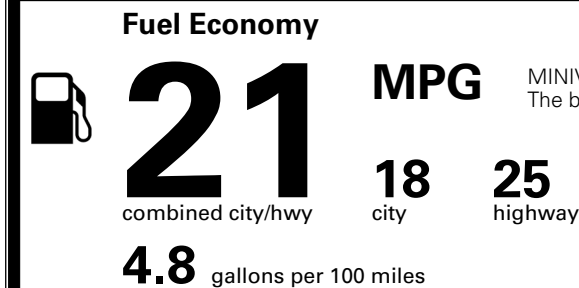

MSRP INCLUDING OPTIONS \$ 42,370.00

INLAND FREIGHT AND HANDLING \$ 1,545.00

TOTAL MANUFACTURER'S SUGGESTED RETAIL PRICE ▶ \$ 43,915.00

TOTAL ADDITIONAL WEIGHT: 11.4

*Additional terms and conditions apply.
 **Kia Connect may be currently unavailable for some Model Year 2022 and newer vehicles sold or purchased in Massachusetts; please see owners.kia.com for more information.
 NOTE: When you purchase this vehicle, Kia America, Inc. collects personal information you provide to the dealership. For information on our collection and use of personal information and your rights, please see our Privacy Policy on www.kia.com.

EPA DOT Fuel Economy and Environment

Gasoline Vehicle

MINIVANS range from 20 to 83 MPG. The best vehicle rates 146 MPGe.

You spend \$3,250 more in fuel costs over 5 years compared to the average new vehicle.