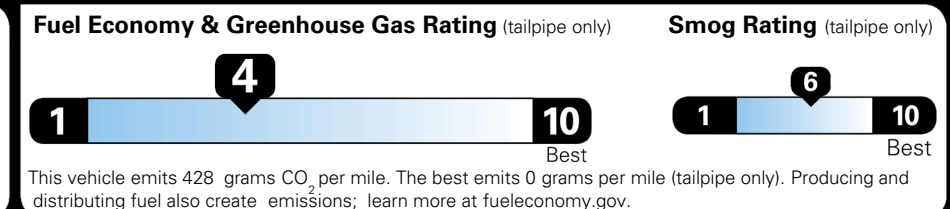

Actual results will vary for many reasons, including driving conditions and how you drive and maintain your vehicle. The average new vehicle gets 29 MPG and costs $8,500 to fuel over 5 years. Cost estimates are based on 15,000 miles per year at $ 3.30 per gallon. MPGe is miles per gasoline gallon equivalent. Vehicle emissions are a significant cause of climate change and smog.

fueleconomy.gov

Calculate personalized estimates and compare vehicles

GOVERNMENT 5-STAR SAFETY RATINGS

PARTS CONTENT INFORMATION

Overall Vehicle Score		Not Rated
Frontal	Driver	★★★★★
Crash	Passenger	★★★★
Side	Front seat	Not Rated
Crash	Rear seat	Not Rated
Rollover		★★★★

FOR VEHICLES IN THIS CAR LINE U.S./CANADIAN PARTS CONTENT: 2 %

MAJOR SOURCES OF FOREIGN PARTS: KOREA: 95%

NOTE: PARTS CONTENT DOES NOT INCLUDE FINAL ASSEMBLY, DISTRIBUTION, OR OTHER NON-PARTS COSTS.

FOR THIS VEHICLE FINAL ASSEMBLY POINT: GWANGMYEONG, KOREA

COUNTRY OF ORIGIN ENGINE (MOTOR): KOREA

TRANSMISSION: KOREA

Star ratings range from 1 to 5 stars (★★★★★) with 5 being the highest. Source: National Highway Traffic Safety Administration (NHTSA). www.safercar.gov or 1-888-327-4236

Manufacturer's suggested retail price includes Manufacturer's recommended pre-delivery service. License and title fees, state and local taxes and other dealer installed options and accessories are not included in the manufacturer's suggested retail price.