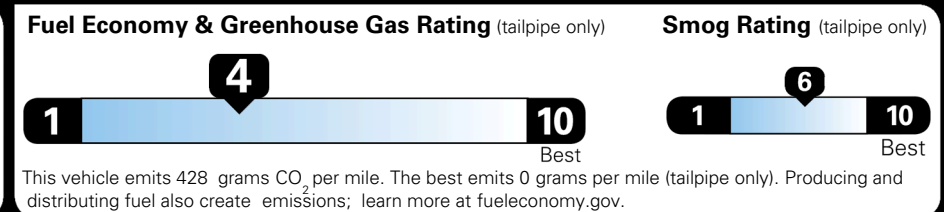

EPA DOT Fuel Economy and Environment

Gasoline Vehicle

You spend \$3,250 more in fuel costs over 5 years compared to the average new vehicle.

Annual fuel cost \$2,350

Actual results will vary for many reasons, including driving conditions and how you drive and maintain your vehicle. The average new vehicle gets 29 MPG and costs \$8,500 to fuel over 5 years. Cost estimates are based on 15,000 miles per year at \$ 3.30 per gallon. MPGe is miles per gasoline gallon equivalent. Vehicle emissions are a significant cause of climate change and smog.