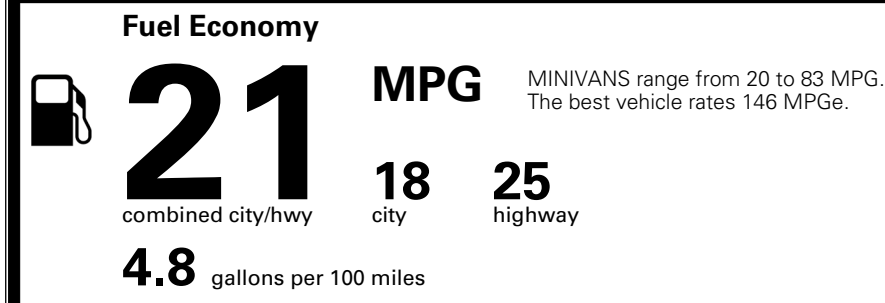

EPA DOT Fuel Economy and Environment

Gasoline Vehicle

You spend $3,250 more in fuel costs over 5 years compared to the average new vehicle.

Annual fuel cost $2,350