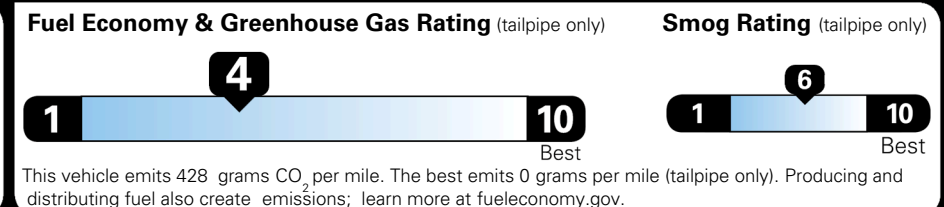

EPA DOT Fuel Economy and Environment

Gasoline Vehicle

You spend \$3,250 more in fuel costs over 5 years compared to the average new vehicle.

Annual fuel cost \$2,350

Actual results will vary for many reasons, including driving conditions and how you drive and maintain your vehicle. The average new vehicle gets 29 MPG and costs \$8,500 to fuel over 5 years. Cost estimates are based on 15,000 miles per year at \$ 3.30 per gallon. MPGe is miles per gasoline gallon equivalent. Vehicle emissions are a significant cause of climate change and smog.