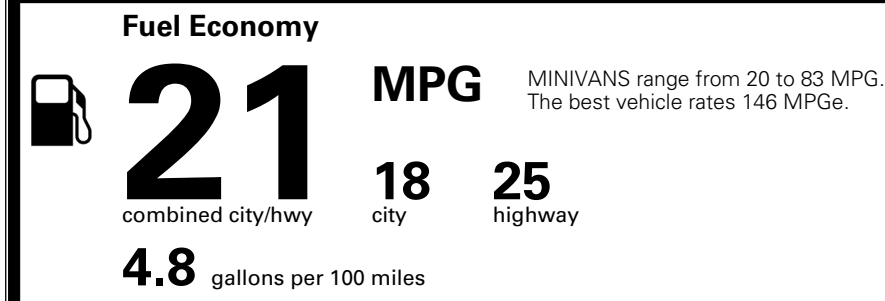

EPA DOT Fuel Economy and Environment

Gasoline Vehicle

You spend $3,250 more in fuel costs over 5 years compared to the average new vehicle.

Annual fuel cost $2,350