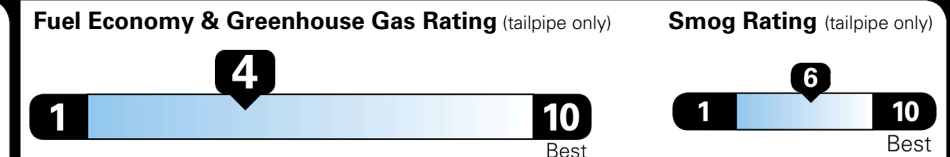

This vehicle emits 428 grams CO₂ per mile. The best emits 0 grams per mile (tailpipe only). Producing and distributing fuel also create emissions; learn more at fueleconomy.gov.

Actual results will vary for many reasons, including driving conditions and how you drive and maintain your vehicle. The average new vehicle gets 29 MPG and costs $8,500 to fuel over 5 years. Cost estimates are based on 15,000 miles per year at $ 3.30 per gallon. MPGe is miles per gasoline gallon equivalent. Vehicle emissions are a significant cause of climate change and smog.

fueleconomy.gov

Calculate personalized estimates and compare vehicles

GOVERNMENT 5-STAR SAFETY RATINGS

PARTS CONTENT INFORMATION

Overall Vehicle Score		Not Rated
Frontal	Driver	★★★★★
Crash	Passenger	★★★★
Side	Front seat	Not Rated
Crash	Rear seat	Not Rated
Rollover		★★★★

Star ratings range from 1 to 5 stars (★★★★★) with 5 being the highest. Source: National Highway Traffic Safety Administration (NHTSA). www.safercar.gov or 1-888-327-4236

Manufacturer's suggested retail price includes Manufacturer's recommended pre-delivery service. License and title fees, state and local taxes and other dealer installed options and accessories are not included in the manufacturer's suggested retail price.

FOR VEHICLES IN THIS CAR LINE U.S./CANADIAN PARTS CONTENT: 2 %

MAJOR SOURCES OF FOREIGN PARTS: KOREA: 95%

NOTE: PARTS CONTENT DOES NOT INCLUDE FINAL ASSEMBLY, DISTRIBUTION, OR OTHER NON-PARTS COSTS.

FOR THIS VEHICLE FINAL ASSEMBLY POINT: GWANGMYEONG, KOREA

COUNTRY OF ORIGIN
ENGINE (MOTOR): KOREA
TRANSMISSION: KOREA