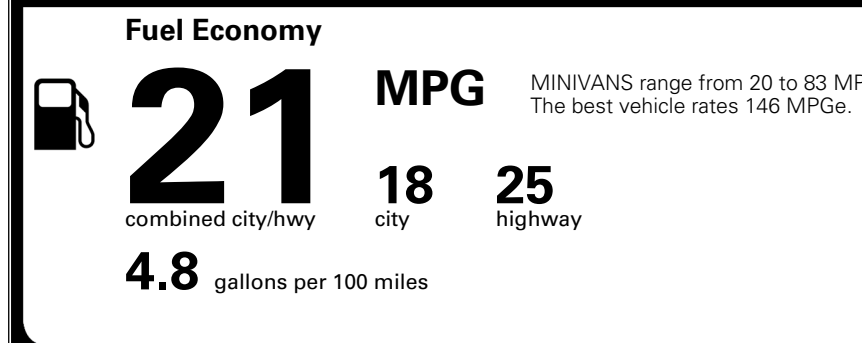

EPA DOT Fuel Economy and Environment