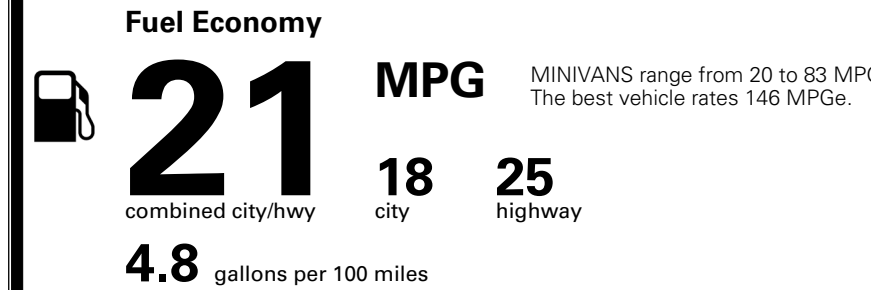

EPA DOT Fuel Economy and Environment

Gasoline Vehicle

You spend \$3,250 more in fuel costs over 5 years compared to the average new vehicle.

Annual fuel cost \$2,350

Actual results will vary for many reasons, including driving conditions and how you drive and maintain your vehicle. The average new vehicle gets 29 MPG and costs \$8,500 to fuel over 5 years. Cost estimates are based on 15,000 miles per year at \$ 3.30 per gallon. MPGe is miles per gasoline gallon equivalent. Vehicle emissions are a significant cause of climate change and smog.