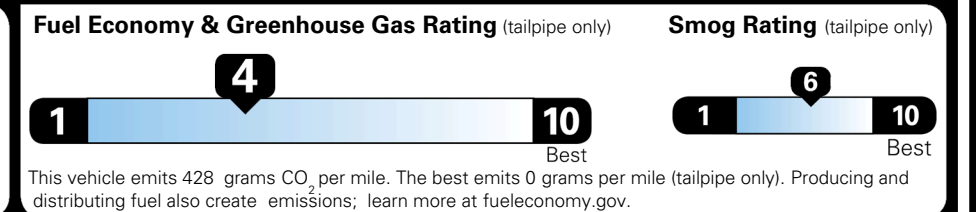

TOTAL MANUFACTURER'S SUGGESTED RETAIL PRICE ▶

\$ 53,350.00

TOTAL ADDITIONAL WEIGHT: 10.1

*Additional terms and conditions apply.
 **Kia Connect may be currently unavailable for some Model Year 2022 and newer vehicles sold or purchased in Massachusetts; please see owners.kia.com for more information.
 NOTE: When you purchase this vehicle, Kia America, Inc. collects personal information you provide to the dealership. For information on our collection and use of personal information and your rights, please see our Privacy Policy on www.kia.com.

EPA DOT Fuel Economy and Environment

Gasoline Vehicle

You spend \$3,250 more in fuel costs over 5 years compared to the average new vehicle.

Annual fuel cost \$2,350

Actual results will vary for many reasons, including driving conditions and how you drive and maintain your vehicle. The average new vehicle gets 29 MPG and costs \$8,500 to fuel over 5 years. Cost estimates are based on 15,000 miles per year at \$ 3.30 per gallon. MPGe is miles per gasoline gallon equivalent. Vehicle emissions are a significant cause of climate change and smog.