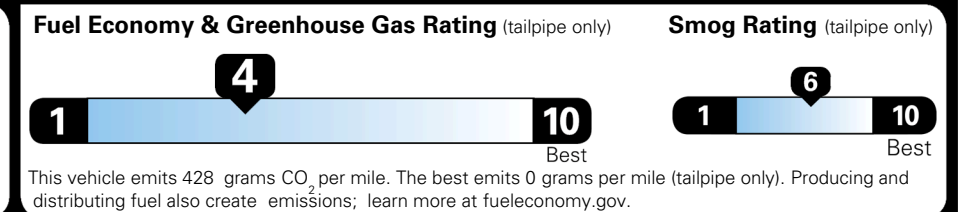

### EPA DOT Fuel Economy and Environment

Gasoline Vehicle

You spend  
**\$3,250**  
 more in fuel costs  
 over 5 years  
 compared to the  
 average new vehicle.

Annual fuel cost  
**\$2,350**

Actual results will vary for many reasons, including driving conditions and how you drive and maintain your vehicle. The average new vehicle gets 29 MPG and costs \$8,500 to fuel over 5 years. Cost estimates are based on 15,000 miles per year at \$ 3.30 per gallon. MPGe is miles per gasoline gallon equivalent. Vehicle emissions are a significant cause of climate change and smog.