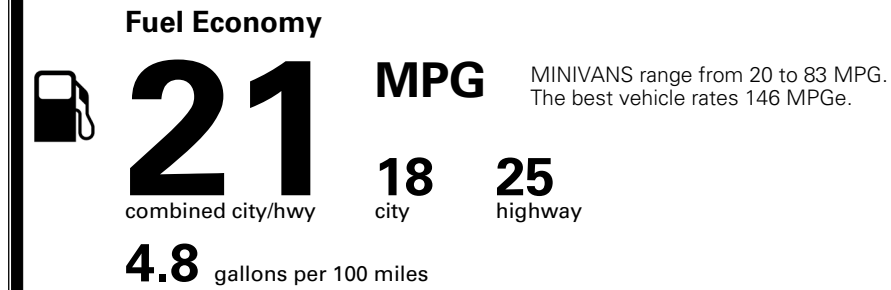

### EPA DOT Fuel Economy and Environment

Gasoline Vehicle

You spend  
**\$3,250**  
 more in fuel costs  
 over 5 years  
 compared to the  
 average new vehicle.

Annual fuel cost  
**\$2,350**

Actual results will vary for many reasons, including driving conditions and how you drive and maintain your vehicle. The average new vehicle gets 29 MPG and costs \$8,500 to fuel over 5 years. Cost estimates are based on 15,000 miles per year at \$ 3.30 per gallon. MPGe is miles per gasoline gallon equivalent. Vehicle emissions are a significant cause of climate change and smog.