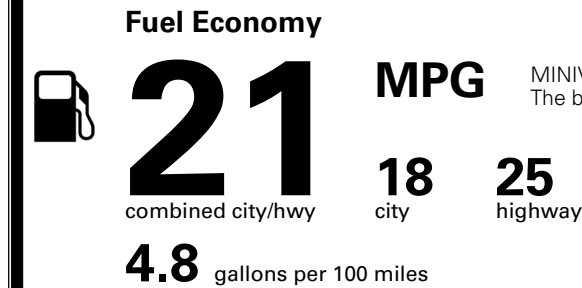

EPA DOT Fuel Economy and Environment

Gasoline Vehicle

MINIVANS range from 20 to 83 MPG. The best vehicle rates 146 MPGe.

You spend
$3,250
more in fuel costs
over 5 years
compared to the
average new vehicle.

Annual fuel cost
$2,350