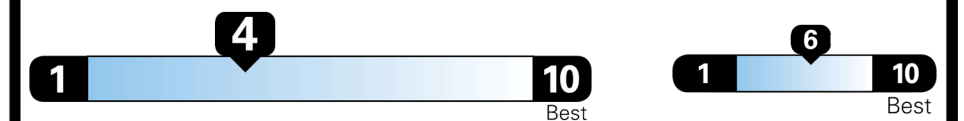

Fuel Economy & Greenhouse Gas Rating (tailpipe only) Smog Rating (tailpipe only)

This vehicle emits 428 grams CO₂ per mile. The best emits 0 grams per mile (tailpipe only). Producing and distributing fuel also create emissions; learn more at fueleconomy.gov.

Actual results will vary for many reasons, including driving conditions and how you drive and maintain your vehicle. The average new vehicle gets 29 MPG and costs $8,500 to fuel over 5 years. Cost estimates are based on 15,000 miles per year at $ 3.30 per gallon. MPGe is miles per gasoline gallon equivalent. Vehicle emissions are a significant cause of climate change and smog.

fueleconomy.gov

Calculate personalized estimates and compare vehicles