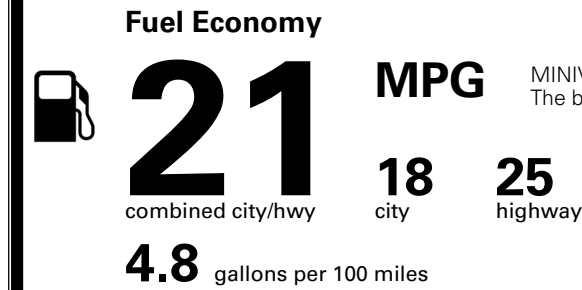

\$495.00
 \$285.00

MSRP INCLUDING OPTIONS

\$ 52,270.00

INLAND FREIGHT AND HANDLING

\$ 1,545.00

TOTAL MANUFACTURER'S SUGGESTED RETAIL PRICE ▶

\$ 53,815.00

TOTAL ADDITIONAL WEIGHT: 11.4

EPA DOT Fuel Economy and Environment

MINIVANS range from 20 to 83 MPG. The best vehicle rates 146 MPGe.

You spend \$3,250 more in fuel costs over 5 years compared to the average new vehicle.

Annual fuel cost \$2,350