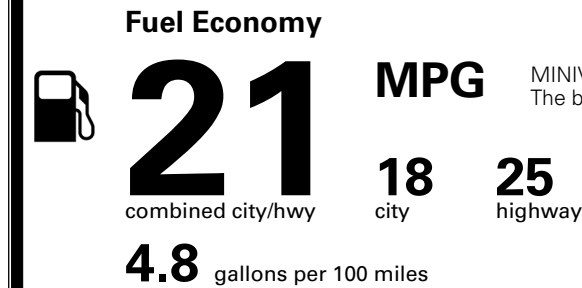

\$ 1,545.00

TOTAL MANUFACTURER'S SUGGESTED RETAIL PRICE ▶

\$ 56,345.00

TOTAL ADDITIONAL WEIGHT: 10.1

*Additional terms and conditions apply.
 **Kia Connect may be currently unavailable for some Model Year 2022 and newer vehicles sold or purchased in Massachusetts; please see owners.kia.com for more information.
 NOTE: When you purchase this vehicle, Kia America, Inc. collects personal information you provide to the dealership. For information on our collection and use of personal information and your rights, please see our Privacy Policy on www.kia.com.

EPA DOT Fuel Economy and Environment

MINIVANS range from 20 to 83 MPG. The best vehicle rates 146 MPGe.

You spend \$3,250 more in fuel costs over 5 years compared to the average new vehicle.

Annual fuel cost
\$2,350