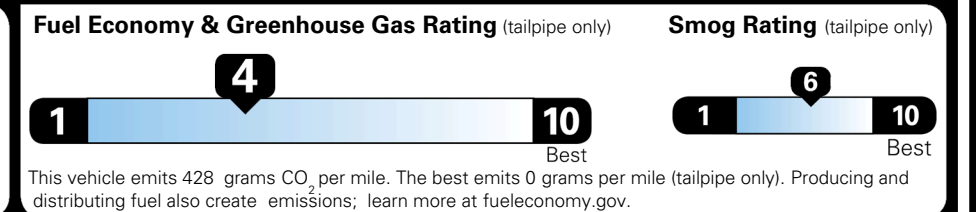

TOTAL ADDITIONAL WEIGHT: 15.9

EPA DOT Fuel Economy and Environment

Gasoline Vehicle

You spend \$3,250 more in fuel costs over 5 years compared to the average new vehicle.

Annual fuel cost \$2,350

Actual results will vary for many reasons, including driving conditions and how you drive and maintain your vehicle. The average new vehicle gets 29 MPG and costs \$8,500 to fuel over 5 years. Cost estimates are based on 15,000 miles per year at \$ 3.30 per gallon. MPGe is miles per gasoline gallon equivalent. Vehicle emissions are a significant cause of climate change and smog.