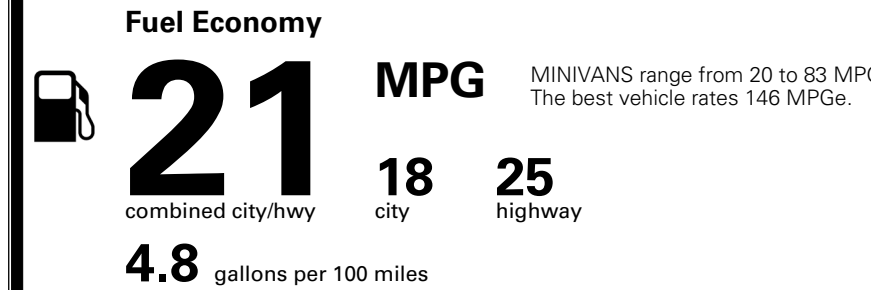

\$495.00
 \$2,500.00
 Included
 \$285.00

MSRP INCLUDING OPTIONS

\$ 54,770.00

INLAND FREIGHT AND HANDLING

\$ 1,545.00

TOTAL MANUFACTURER'S SUGGESTED RETAIL PRICE ▶

\$ 56,315.00

*Additional terms and conditions apply.
 **Kia Connect may be currently unavailable for some Model Year 2022 and newer vehicles sold or purchased in Massachusetts; please see owners.kia.com for more information.
 NOTE: When you purchase this vehicle, Kia America, Inc. collects personal information you provide to the dealership. For information on our collection and use of personal information and your rights, please see our Privacy Policy on www.kia.com.

TOTAL ADDITIONAL WEIGHT: 15.9

EPA DOT Fuel Economy and Environment

Gasoline Vehicle

You spend \$3,250 more in fuel costs over 5 years compared to the average new vehicle.

Annual fuel cost \$2,350

Actual results will vary for many reasons, including driving conditions and how you drive and maintain your vehicle. The average new vehicle gets 29 MPG and costs \$8,500 to fuel over 5 years. Cost estimates are based on 15,000 miles per year at \$ 3.30 per gallon. MPGe is miles per gasoline gallon equivalent. Vehicle emissions are a significant cause of climate change and smog.