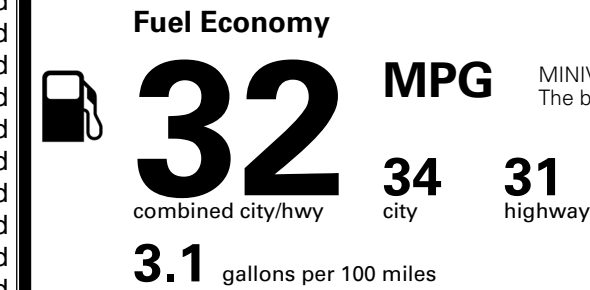

\$495.00
 \$120.00
 \$285.00
 \$160.00

MSRP INCLUDING OPTIONS

\$ 54,550.00

INLAND FREIGHT AND HANDLING

\$ 1,545.00

TOTAL MANUFACTURER'S SUGGESTED RETAIL PRICE ▶

\$ 56,095.00

TOTAL ADDITIONAL WEIGHT: 16.2

EPA DOT Fuel Economy and Environment

Gasoline Vehicle

MINIVANS range from 20 to 83 MPG. The best vehicle rates 146 MPGe.

You save \$750
 in fuel costs over 5 years compared to the average new vehicle.

Annual fuel cost
\$1,550