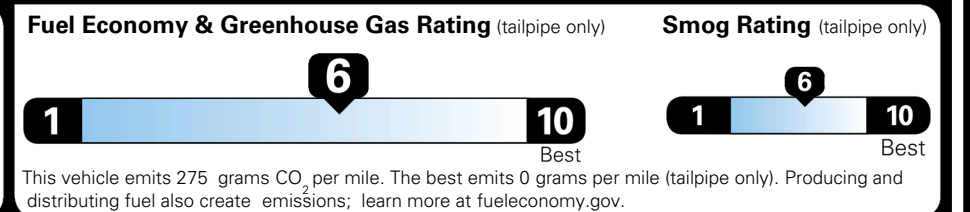

\$495.00
 \$315.00

MSRP INCLUDING OPTIONS

\$ 54,300.00

INLAND FREIGHT AND HANDLING

\$ 1,545.00

TOTAL MANUFACTURER'S SUGGESTED RETAIL PRICE ▶

\$ 55,845.00

TOTAL ADDITIONAL WEIGHT: 10.1

EPA DOT Fuel Economy and Environment

Gasoline Vehicle

You save \$750
 in fuel costs over 5 years compared to the average new vehicle.

Annual fuel cost \$1,550

Actual results will vary for many reasons, including driving conditions and how you drive and maintain your vehicle. The average new vehicle gets 29 MPG and costs \$8,500 to fuel over 5 years. Cost estimates are based on 15,000 miles per year at \$ 3.30 per gallon. MPGe is miles per gasoline gallon equivalent. Vehicle emissions are a significant cause of climate change and smog.