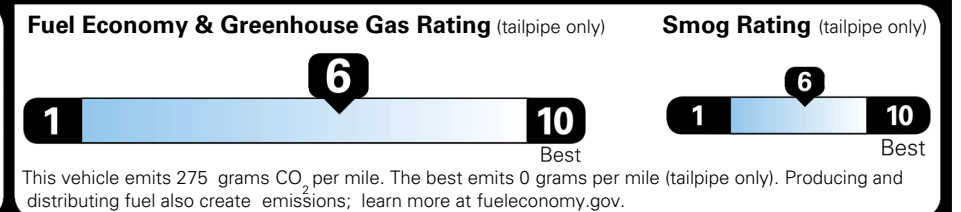

TOTAL ADDITIONAL WEIGHT: 10.1

EPA DOT Fuel Economy and Environment

Gasoline Vehicle

You save \$750
 in fuel costs over 5 years compared to the average new vehicle.

Annual fuel cost \$1,550

Actual results will vary for many reasons, including driving conditions and how you drive and maintain your vehicle. The average new vehicle gets 29 MPG and costs \$8,500 to fuel over 5 years. Cost estimates are based on 15,000 miles per year at \$ 3.30 per gallon. MPGe is miles per gasoline gallon equivalent. Vehicle emissions are a significant cause of climate change and smog.