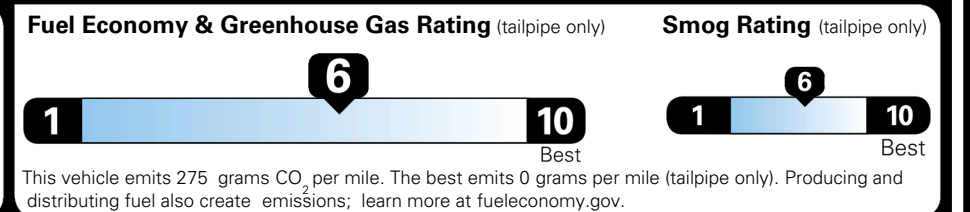

Actual results will vary for many reasons, including driving conditions and how you drive and maintain your vehicle. The average new vehicle gets 29 MPG and costs $8,500 to fuel over 5 years. Cost estimates are based on 15,000 miles per year at $ 3.30 per gallon. MPGe is miles per gasoline gallon equivalent. Vehicle emissions are a significant cause of climate change and smog.

fueleconomy.gov
Calculate personalized estimates and compare vehicles

Smartphone QR Code

GOVERNMENT 5-STAR SAFETY RATINGS

Overall Vehicle Score	Not Rated
Based on the combined rating of frontal, side and rollover. Should ONLY be compared to other vehicles of similar size and weight.	
Frontal	Driver ★ ★ ★ ★ ★
Crash	Passenger ★ ★ ★ ★
Based on the risk of injury in a frontal impact. Should ONLY be compared to other vehicles of similar size and weight.	
Side	Front seat Not Rated
Crash	Rear seat Not Rated
Star ratings based on the risk of injury in a side impact.	
Rollover	★ ★ ★ ★
Star ratings based on the risk of rollover in a single-vehicle crash.	

Star ratings range from 1 to 5 stars (★★★★★) with 5 being the highest.
Source: National Highway Traffic Safety Administration (NHTSA).
www.safercar.gov or 1-888-327-4236

Manufacturer's suggested retail price includes Manufacturer's recommended pre-delivery service. License and title fees, state and local taxes and other dealer installed options and accessories are not included in the manufacturer's suggested retail price.

PARTS CONTENT INFORMATION

FOR VEHICLES IN THIS CAR LINE U.S./CANADIAN PARTS CONTENT: 2 %

MAJOR SOURCES OF FOREIGN PARTS: KOREA: 90%

NOTE: PARTS CONTENT DOES NOT INCLUDE FINAL ASSEMBLY, DISTRIBUTION, OR OTHER NON-PARTS COSTS.

FOR THIS VEHICLE FINAL ASSEMBLY POINT: GWANGMYEONG, KOREA

COUNTRY OF ORIGIN
ENGINE (MOTOR): KOREA
TRANSMISSION: KOREA