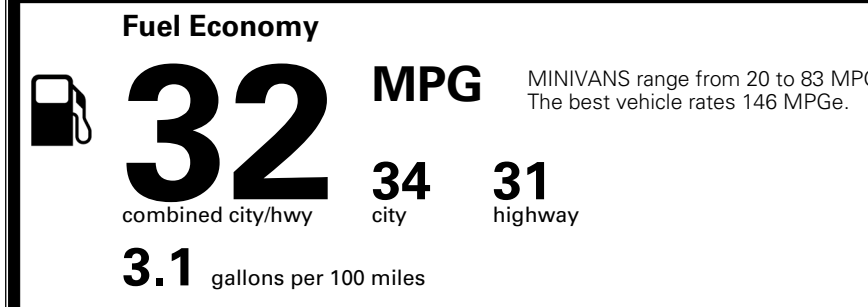

\$495.00
 Included

\$315.00

\$ 54,300.00

\$ 1,545.00

\$ 55,845.00

EPA DOT Fuel Economy and Environment

Gasoline Vehicle

You save \$750
 in fuel costs over 5 years compared to the average new vehicle.