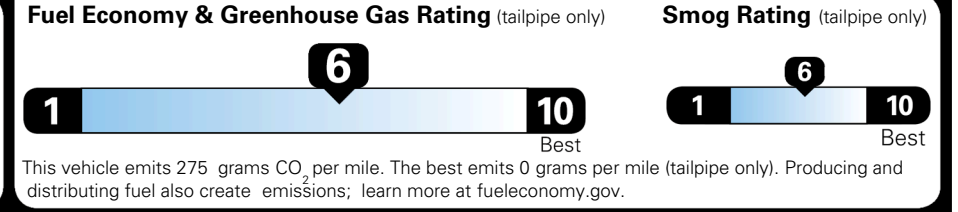

Actual results will vary for many reasons, including driving conditions and how you drive and maintain your vehicle. The average new vehicle gets 29 MPG and costs $8,500 to fuel over 5 years. Cost estimates are based on 15,000 miles per year at $ 3.30 per gallon. MPGe is miles per gasoline gallon equivalent. Vehicle emissions are a significant cause of climate change and smog.

fueleconomy.gov

Calculate personalized estimates and compare vehicles

GOVERNMENT 5-STAR SAFETY RATINGS

Overall Vehicle Score	Not Rated
Based on the combined rating of frontal, side and rollover. Should ONLY be compared to other vehicles of similar size and weight.	
Frontal	Driver ★ ★ ★ ★ ★
Crash	Passenger ★ ★ ★ ★
Based on the risk of injury in a frontal impact. Should ONLY be compared to other vehicles of similar size and weight.	
Side	Front seat Not Rated
Crash	Rear seat Not Rated
Star ratings based on the risk of injury in a side impact.	
Rollover	★ ★ ★ ★
Star ratings based on the risk of rollover in a single-vehicle crash.	

Star ratings range from 1 to 5 stars (★★★★★) with 5 being the highest.
Source: National Highway Traffic Safety Administration (NHTSA).
www.safercar.gov or 1-888-327-4236

Manufacturer's suggested retail price includes Manufacturer's recommended pre-delivery service. License and title fees, state and local taxes and other dealer installed options and accessories are not included in the manufacturer's suggested retail price.

PARTS CONTENT INFORMATION

FOR VEHICLES IN THIS CAR LINE U.S./CANADIAN PARTS CONTENT: 2 %

MAJOR SOURCES OF FOREIGN PARTS: KOREA: 90%

NOTE: PARTS CONTENT DOES NOT INCLUDE FINAL ASSEMBLY, DISTRIBUTION, OR OTHER NON-PARTS COSTS.

FOR THIS VEHICLE FINAL ASSEMBLY POINT: GWANGMYEONG, KOREA

COUNTRY OF ORIGIN ENGINE (MOTOR): KOREA
TRANSMISSION: KOREA