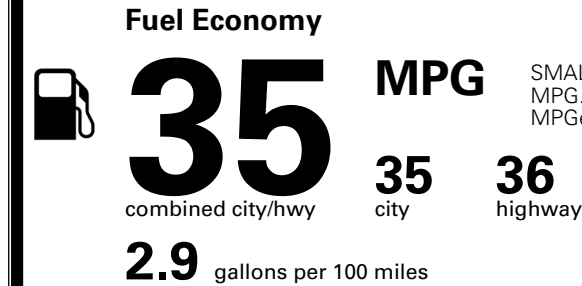

\$1,000.00

\$220.00

MSRP INCLUDING OPTIONS

\$ 35,010.00

INLAND FREIGHT AND HANDLING

\$ 1,495.00

TOTAL MANUFACTURER'S SUGGESTED RETAIL PRICE ▶

\$ 36,505.00

TOTAL ADDITIONAL WEIGHT: 6.2

EPA DOT Fuel Economy and Environment

Gasoline Vehicle

SMALL SUVs range from 14 to 138 MPG. The best vehicle rates 146 MPGe.

You save \$1,500
 in fuel costs over 5 years compared to the average new vehicle.