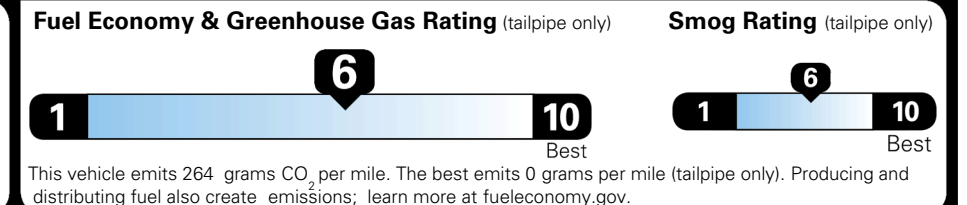

EPA DOT Fuel Economy and Environment

Gasoline Vehicle

Fuel Economy

34 MPG
combined city/hwy

32 MPG
city

35 MPG
highway

SMALL SUVs range from 14 to 125 MPG. The best vehicle rates 146 MPGe.

2.9 gallons per 100 miles

You save $1,250
in fuel costs over 5 years compared to the average new vehicle.

Annual fuel cost $1,450